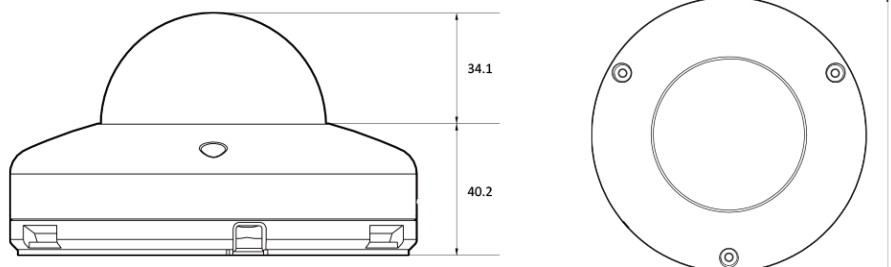

## Features

---

- 2MP Dome Camera
- Maximum resolution 1920 (horizontal) X 1080 (vertical)/30fps
- Horizontal angle of view 84 degrees (4.0mm)/Fixed lens option
- Day & Night(ICR)/IR visibility distance 15 meters
- Backlight compensation (D-WDR)
- PoE IEEE 802.3af/Class3
- IP67/IK10

## Dimension (mm)

---