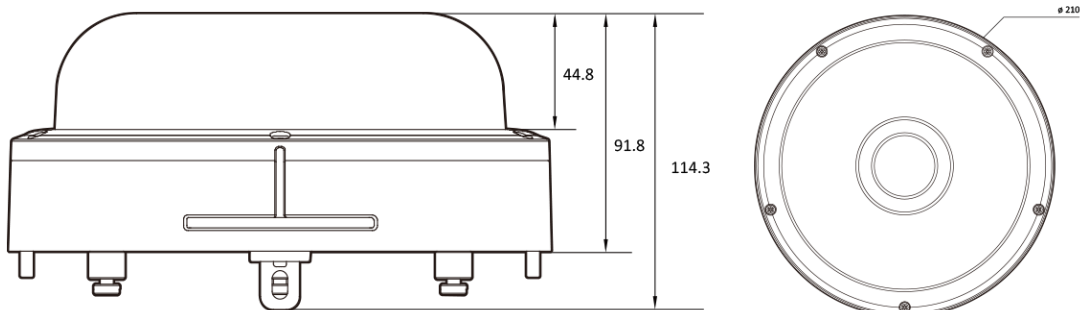

## Features

---

- 5MP 4-channel camera
- Maximum resolution 2592 (horizontal) X 1920 (vertical) / 30fps per channel
- Horizontal angle of view 93 degrees (wide angle) to 51 degrees (zoom) / Optical 2.8x
- Day & Night (ICR)
- Backlight compensation (WDR)
- SD/SDHC/SDXC memory slot for each channel
- PoE IEEE 802.3 bt/Class 5
- IP67/IK10

## Dimension (mm)

---