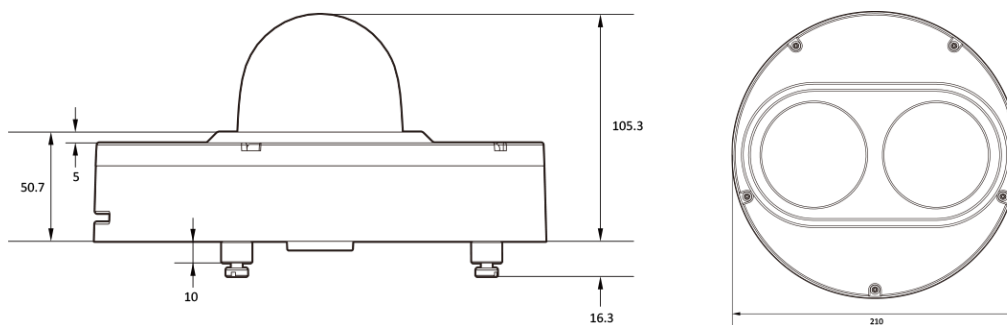

Total 10M IP MFZ IR Dual Dome

NVM7-510-R

Features

- 5MP 2-channel camera
- Maximum resolution 2592 (horizontal) X 1920 (vertical) / 30fps per channel
- Horizontal angle of view 96 degrees (wide angle) to 31 degrees (zoom) / Optical 5x
- Day & Night (ICR) / IR reach distance 23 meters
- Backlight compensation (WDR)
- SD/SDHC/SDXC memory slot for each channel
- PoE IEEE 802.3at/Class4
- IP67/IK10

Dimension (mm)

Specification

Video

Image Sensor	1/2.8" 5.69M CMOS
Channels	2
Total Pixel	2704(H) X 2104(V)
Max Resolution	2592(H) X 1944(V)
MIN. Illumination	COLOR: 0.08Lux BW: 0Lux with IR
Only installer Video Output	1 [CVBS 1.0V p-p (75Ω)]
S/N(signal/noise) Ratio	50dB
Scanning Mode	Progressive Scan