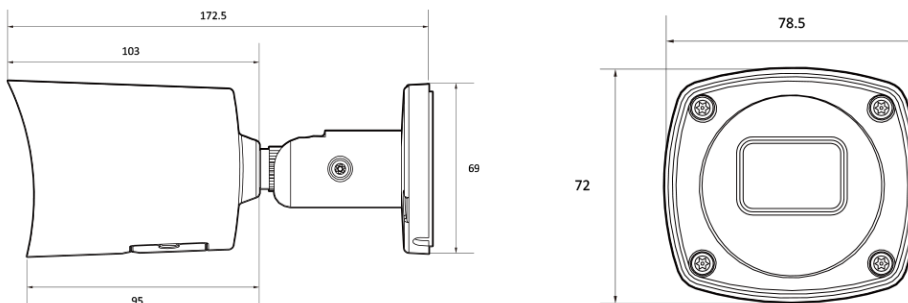

5M IP IR Mini Bullet

NBI4-65-R

Features

- Optimized Multiple Profile Streaming
- ROI(Region of Interest)
- Various Web Plug-in
- Smart AVC
- Advanced Built in ISP
- Fluid Integration Way
- Double Scan Sensor with Advanced Built in ISP (5M)

Dimension (mm)

Specification

Video

| | |
|-----------------------------|---|
| Image Sensor | 1/2.8" 5.69M CMOS |
| Channels | 1 |
| Total Pixel | 2704(H) X 2104(V) |
| Max Resolution | 2592(H) X 1944(V) |
| MIN. Illumination | COLOR: 2.8mm : 0.13Lux, 0Lux with IR BW: 4.0mm : 0.16Lux, 0Lux with IR |
| Only installer Video Output | No |
| S/N(signal/noise) Ratio | 50dB |
| Scanning Mode | Progressive Scan |

Mechanical

| | |
|------------------------|----------------------|
| Housing Model | BI4 |
| Housing | Outdoor Bullet |
| Material | Aluminum-Die Casting |
| Color | White |
| Dimensions (W x D x H) | 72.0mm 172.5mm |
| Weight | 0.65kg |