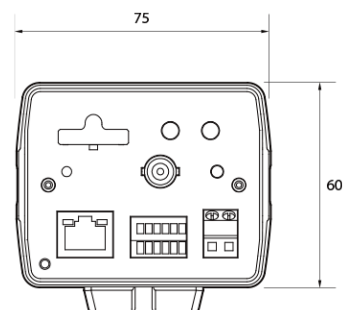

2M IP Indoor Box

NCB2-22

Features

- 2MP Box Camera
- Maximum resolution 1920 (horizontal) X 1080 (vertical) / 30fps
- C-mount / Fixed lens & DC-RIS selection
- Day & Night(ICR)
- Backlight compensation (WDR)
- SD/SDHC/SDXC memory slot
- PoE IEEE 802.3af/Class3

Dimension (mm)

Specification

Video

Image Sensor	1/2.8" 2.1M CMOS
Channels	1
Total Pixel	1945(H) X 1109(V)
Max Resolution	1920(H) X 1080(V)
MIN. Illumination	0.016Lux (B/W)0.001 (F1.2)
Only installer Video Output	1 [CVBS 1.0V p-p (75Ω)]
S/N(signal/noise) Ratio	50dB
Scanning Mode	Progressive Scan