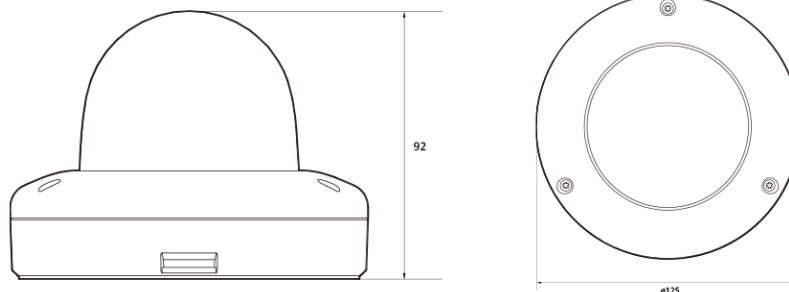

## Features

---

- 5MP camera
- Maximum resolution 2592 (horizontal) X 1944 (vertical) / 30fps
- Horizontal angle of view 98 degrees (wide angle) to 32 degrees (zoom) / Optical 5x
- Day & Night (ICR) / IR visibility distance 25 meters
- Backlight compensation (WDR)
- SD/SDHC/SDXC memory slot
- PoE IEEE 802.3af/Class3
- IP67/IK10

## Dimension (mm)

---