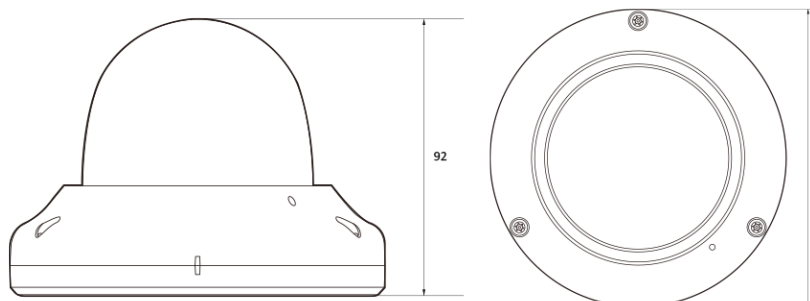

4K IP MFZ IR Flat Dome

NVD13-58-RS_Fixed

Features

- 4K camera
- 1/1.8" high sensitivity sensor
- Maximum resolution 3840 (horizontal) X 2160 (vertical) / 30fps
- Horizontal field of view 106 degrees (2.8mm), 86 degrees (4.0mm), 55 degrees (6.0mm) / Fixed lens selection
- Day & Night (ICR) / IR reach distance 22 meters
- Backlight compensation (WDR)
- SD/SDHC/SDXC memory slot
- PoE IEEE 802.3af/Class3
- IP67/IK10

Dimension (mm)

Specification

Video

Image Sensor	1/1.8" 9.17M CMOS
Channels	1
Total Pixel	3952(H) X 2320(V)
Max Resolution	3840(H) X 2160(V)
MIN. Illumination	COLOR: 0.1Lux BW: 0Lux with IR
Only installer Video Output	1 [CVBS 1.0V p-p (75Ω)]
S/N(signal/noise) Ratio	50dB
Scanning Mode	Progressive Scan