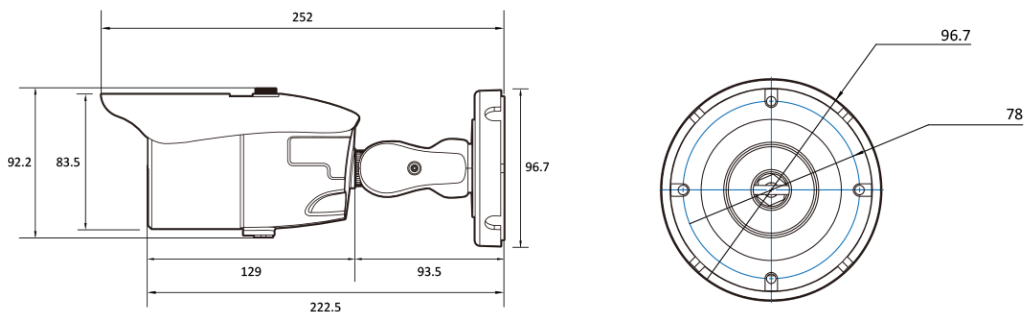

2M IP VF IR Bullet

NBT3-12-R

Features

- 2MP camera
- Maximum resolution 1920 (horizontal) X 1080 (vertical) / 30fps
- Horizontal angle of view 91.9 degrees (wide angle) to 28.8 degrees (zoom) / Optical 5x
- Day & Night(ICR)/IR visibility distance 25 meters
- Backlight compensation (D-WDR)
- PoE IEEE 802.3af/Class3
- IP66

Dimension (mm)

Specification

Video

Image Sensor	1/2.9" 2.2M CMOS
Channels	1
Total Pixel	2001(H) X 1121(V)
Max Resolution	1920(H) X 1080(V)
MIN. Illumination	0.16Lux 0Lux with IR (F1.6)
Only installer Video Output	No
S/N(signal/noise) Ratio	50dB
Scanning Mode	Progressive Scan

Lens

Focal Length	2.7~13.5mm
Aperture	F1.6
Lens Type	Manual_Varifocal
IRIS Type	Auto Exposure
Horizontal Angle	D:33.1 ~106.7 H:28.8 ~91.9 V:16.2 ~49.8
Pan / Tilt / Zoom	Zoom :X5 Optical

Operational

Shutter Speed	Auto / Manual (1/15 ~ 1/32000) Anti-Flicker Slow Shutter(1/2,1/3,1/5,1/6,1/7.5, 1/10)
Auto Gain Control (AGC)	Auto
Day & Night	TDN (True Day & Night)
Digital Noise Reduction	3D DNR
Wide Dynamic Range (WDR)	D-WDR
Dynamic Range	No
LEDs	H3IR
LED Distance	80ft(25m)
Privacy Zone	Yes
Function	Motion-Detection Mirror&Flip