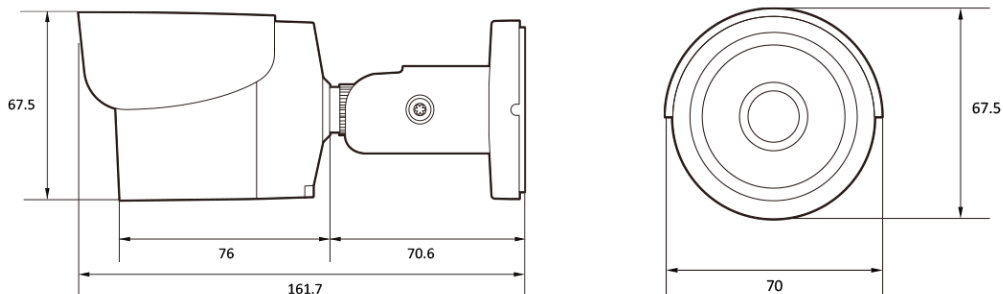

2M IP IR Mini Bullet

NBI2-12-R

Features

- 2MP Bullet Camera
- Maximum resolution 1920 (horizontal) X 1080 (vertical) / 30fps
- Horizontal angle of view 84 degrees (4.0mm) / Fixed lens option
- Day & Night(ICR)/IR visibility distance 21 meters
- Backlight compensation (D-WDR)
- PoE IEEE 802.3af/Class3
- IP67

Dimension (mm)

Specification

Video

Image Sensor	1/2.9" 2.2M CMOS
Channels	1
Total Pixel	2001(H) X 1121(V)
Max Resolution	1920(H) X 1080(V)
MIN. Illumination	0.25Lux 0Lux with IR (F2.0)
Only installer Video Output	No
S/N(signal/noise) Ratio	50dB
Scanning Mode	Progressive Scan