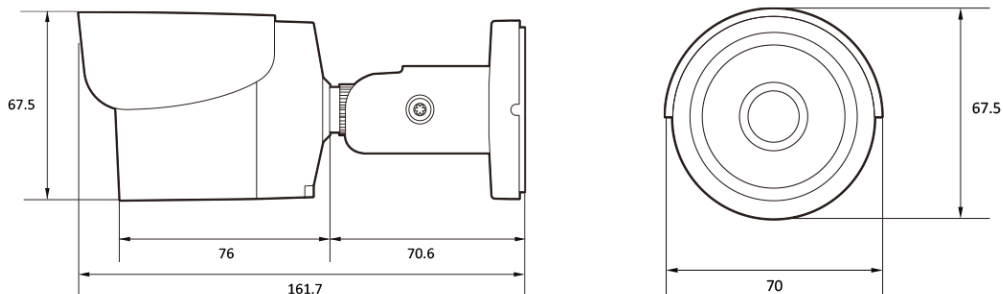

5M IP IR Mini Bullet

NBI2-45-R

Features

- 5MP miniature camera
- Maximum resolution 2592 (horizontal) X 1944 (vertical) / 30fps
- Horizontal angle of view 82 degrees (4.0mm) / Fixed lens options
- Day & Night (ICR) / IR reach distance 31 meters
- Backlight compensation (WDR)
- SD/SDHC/SDXC memory slot
- PoE IEEE 802.3af/Class3
- IP67

Dimension (mm)

Specification

Video

Image Sensor	1/2.8" 5.69M CMOS
Channels	1
Total Pixel	2704(H) X 2104(V)
Max Resolution	2592(H) X 1944(V)
MIN. Illumination	0.16Lux 0Lux with IR (F2.0)
Only installer Video Output	No
S/N(signal/noise) Ratio	50dB
Scanning Mode	Progressive Scan