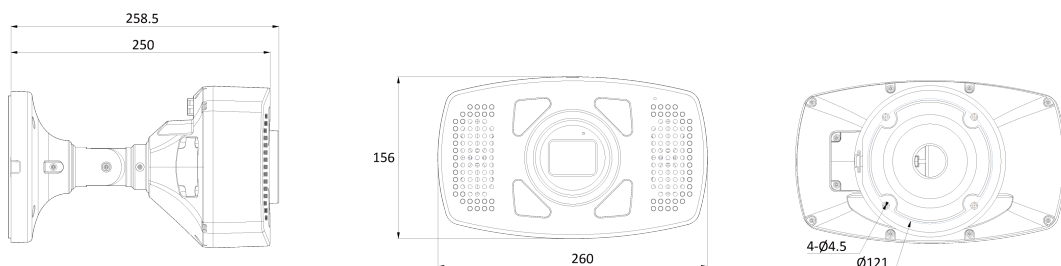

## Features

---

- 4K AI Speaker Strobe Light Camera
- Supports Intelligent Video Analysis Events (Line Crossing/Intrusion/Queue Management..)
- Maximum Resolution 3840 (Horizontal) X 2160 (Vertical) / 30fps
- Horizontal Field of View 49.3 degrees (Wide) ~ 18.1 degrees (Zoom)
- 3.6x Optical Zoom
- Day & Night(ICR)/IR Visibility up to 40 meters
- Backlight Compensation (WDR)
- SD/SDHC/SDXC Memory Slot
- PoE IEEE 802.3bt/Class6
- IP66/IK10
- Built-in Microphone/Speaker 14W(Siren) & W+B+R+G Alarm Lamp

## Dimension (mm)

---