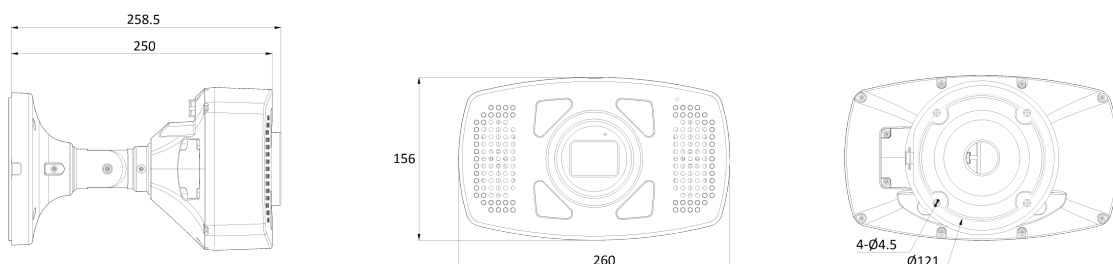

## Features

---

- 5MP AI Speaker Strobe Light Camera
- Supports Intelligent Video Analysis Events (Line Crossing/Intrusion/Queue Management..)
- Maximum Resolution 2592 (Horizontal) X 1944 (Vertical) / 30fps
- Horizontal Field of View 98 degrees (Wide) ~ 32 degrees (Zoom)
- 5x Optical Zoom
- Day & Night(ICR)/IR Visibility up to 40 meters
- Backlight Compensation (WDR)
- SD/SDHC/SDXC Memory Slot
- PoE IEEE 802.3bt/Class6
- IP66/IK10
- Built-in Microphone/Speaker 14W(Siren) & W+B+R+G Alarm Lamp

## Dimension (mm)

---