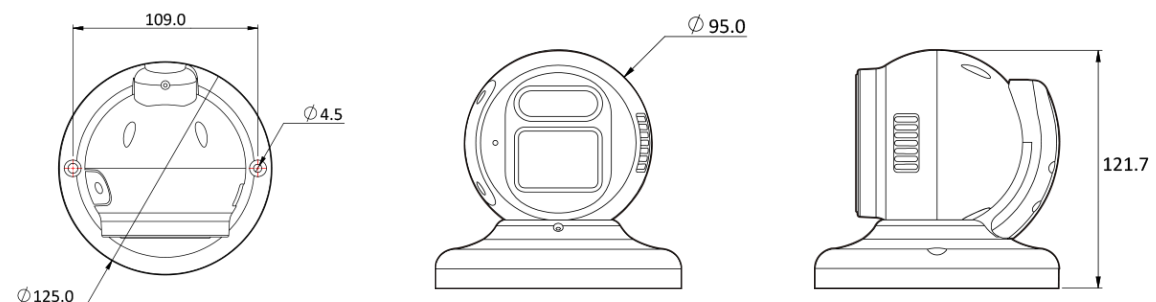

AI 4K IP MFZ FULL-COLOR FLASHLIGHT TURRET

NVD3-78-WA

Features

- 4K AI Full-Color Strobe Light Camera
- Supports Intelligent Video Analysis Events (Line Crossing/Intrusion/Queue Management..)
- Maximum Resolution 3840 (horizontal) X 2160 (vertical) / 30fps
- Horizontal Field of View 98 degrees (Wide) ~ 46 degrees (Zoom) / 2.7x Optical Zoom
- Night Vision up to 28 meters
- Backlight Compensation (WDR)
- SD/SDHC/SDXC Memory Slot
- PoE IEEE 802.3af/Class3
- IP67/IK10
- Built-in Microphone/Speaker (Siren)/W&R&B Alarm Lamp

Dimension (mm)

Specification

Video

Image Sensor	1/1.8" 8.48M(STV2) CMOS
Channels	1
Total Pixel	3856(H) X 2200(V)
Max Resolution	3840(H) X 2160(V)
MIN. Illumination	0.035Lux 0Lux with White
Only installer Video Output	No
S/N(signal/noise) Ratio	50dB
Scanning Mode	Progressive Scan