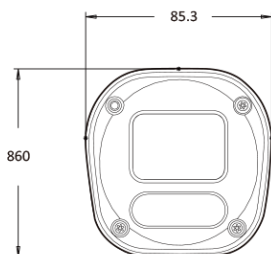

## Features

---

- 4K AI Camera
- Supports Intelligent Video Analysis Events (Line Crossing, Intrusion, Queue Management, etc.)
- Maximum Resolution 3840 (Horizontal) X 2160 (Vertical) / 30fps
- Horizontal Field of View 49.3 degrees (Wide) ~ 18.1 degrees (Zoom)
- 3.6x Optical Zoom
- Day & Night(ICR)/IR Visibility up to 37 meters
- Backlight Compensation (WDR)
- SD/SDHC/SDXC Memory Slot
- PoE IEEE 802.3af/Class3
- IP67/IK10

## Dimension (mm)

---

### Video

Image Sensor	1/2.8" 8.6M CMOS
Channels	1
Total Pixel	3864(H) X 2228(V)
Max Resolution	3840(H) X 2160(V)
MIN. Illumination	COLOR: 0.12Lux BW: 0Lux with IR
Only installer Video Output	1 [CVBS 1.0V p-p (75Ω)]
S/N(signal/noise) Ratio	50dB
Scanning Mode	Progressive Scan

---

Mechanical

Housing Model	BT6
Housing	Outdoor Bullet
Material	Aluminum-Die Casting
Color	White
Dimensions (W x D x H)	197.5mm 86mm
Weight	0.97kg