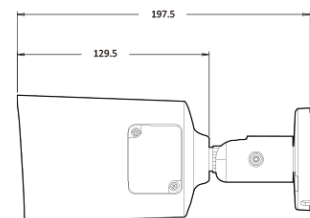

## Features

---

- 4K AI Camera
- Supports Intelligent Video Analysis Events (Line Crossing, Intrusion, Queue Management, etc.)
- Maximum Resolution 3840 (Horizontal) X 2160 (Vertical) / 30fps
- Horizontal Field of View 49.3 degrees (Wide) ~ 18.1 degrees (Zoom)
- 3.6x Optical Zoom
- Day & Night(ICR)/IR Visibility up to 37 meters
- Backlight Compensation (WDR)
- SD/SDHC/SDXC Memory Slot
- PoE IEEE 802.3af/Class3
- IP67/IK10

## Dimension (mm)

---