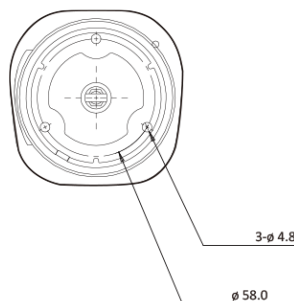

## Features

---

- 4K AI Camera
- Supports Intelligent Video Analysis Events (Line Crossing, Intrusion, Queue Management, etc.)
- Maximum Resolution 3840 (Horizontal) X 2160 (Vertical) / 30fps
- Horizontal Field of View 49.3 degrees (Wide) ~ 18.1 degrees (Zoom)
- 3.6x Optical Zoom
- Day & Night(ICR)/IR Visibility up to 37 meters
- Backlight Compensation (WDR)
- SD/SDHC/SDXC Memory Slot
- PoE IEEE 802.3af/Class3
- IP67/IK10

## Dimension (mm)

---

### Lens

Focal Length	6~22mm
Aperture	F1.6
Lens Type	Motorized_Varifocal
IRIS Type	P-IRIS
Horizontal Angle	D:20.7 ~50.8 , H:18.1 ~49.3 , V:10.2 ~24.3
Pan / Tilt / Zoom	Zoom :X3.6 Optical