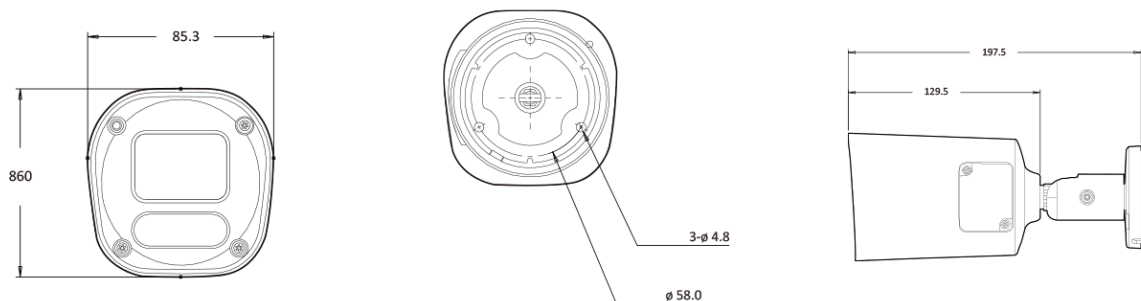

AI 4K IP MFZ IR Bullet

NBT6-78-R

Features

- 4K AI Camera
- Supports Intelligent Video Analysis Events (Line Crossing, Intrusion, Queue Management, etc.)
- Maximum Resolution 3840 (Horizontal) X 2160 (Vertical) / 30fps
- Horizontal Field of View 90 degrees (Wide) ~ 33 degrees (Zoom)
- 5x Optical Zoom
- Day & Night(ICR)/IR Visibility up to 37 meters
- Backlight Compensation (WDR)
- SD/SDHC/SDXC Memory Slot
- PoE IEEE 802.3af/Class3
- IP67/IK10

Dimension (mm)

Specification

Video

Image Sensor	1/2.8" 8.6M CMOS
Channels	1
Total Pixel	3864(H) X 2228(V)
Max Resolution	3840(H) X 2160(V)
MIN. Illumination	COLOR: 0.09Lux BW: 0Lux with IR
Only installer Video Output	1 [CVBS 1.0V p-p (75Ω)]
S/N(signal/noise) Ratio	50dB
Scanning Mode	Progressive Scan