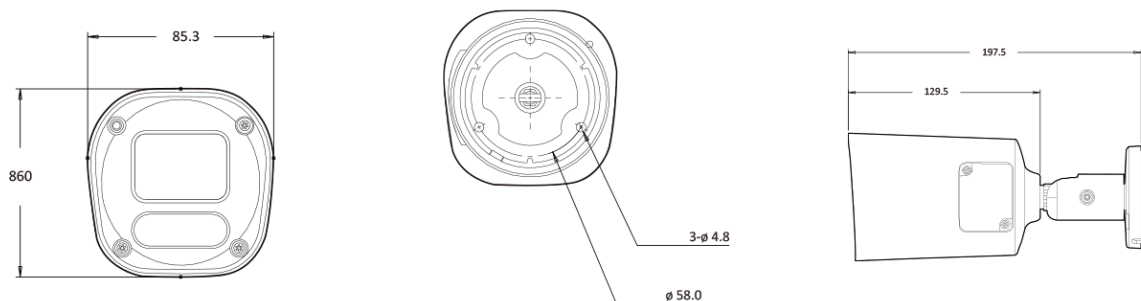

AI 4K IP MFZ IR Bullet

NBT6-78-R

Features

- 4K AI Camera
- Supports Intelligent Video Analysis Events (Line Crossing, Intrusion, Queue Management, etc.)
- Maximum Resolution 3840 (Horizontal) X 2160 (Vertical) / 30fps
- Horizontal Field of View 90 degrees (Wide) ~ 33 degrees (Zoom)
- 5x Optical Zoom
- Day & Night(ICR)/IR Visibility up to 37 meters
- Backlight Compensation (WDR)
- SD/SDHC/SDXC Memory Slot
- PoE IEEE 802.3af/Class3
- IP67/IK10

Dimension (mm)

Specification

Video

Image Sensor	1/2.8" 8.6M CMOS
Channels	1
Total Pixel	3864(H) X 2228(V)
Max Resolution	3840(H) X 2160(V)
MIN. Illumination	COLOR: 0.09Lux BW: 0Lux with IR
Only installer Video Output	1 [CVBS 1.0V p-p (75Ω)]
S/N(signal/noise) Ratio	50dB
Scanning Mode	Progressive Scan

Mechanical

Housing Model	BT6
Housing	Outdoor Bullet
Material	Aluminum-Die Casting
Color	White
Dimensions (W x D x H)	197.5mm 86mm
Weight	0.97kg

Compatible Accessories

BJC07

Junction Bracket