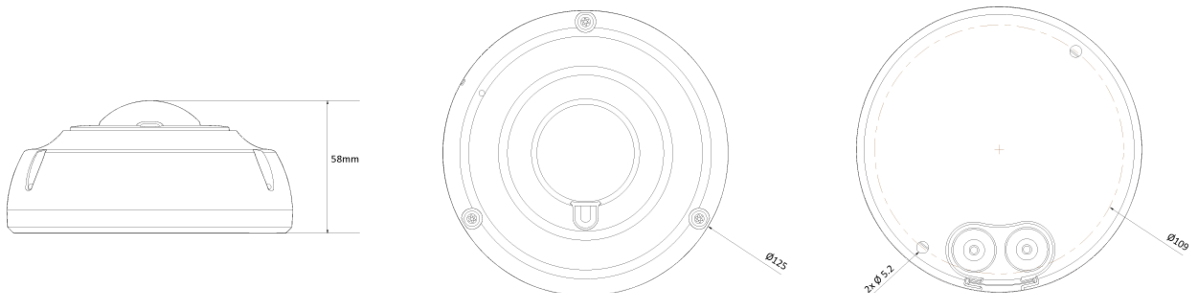

## Features

---

- 5MP 360-degree AI Camera
- Supports Intelligent Video Analysis Events (Line Crossing/Intrusion/Queue Management..)
- 1/2.8" High Sensitivity Sensor
- Maximum Resolution 2592 (Horizontal) X 1944 (Vertical) / 30fps
- Horizontal Field of View 180 degrees / 180-degree Fisheye Lens
- Day & Night(ICR)/Night Vision up to 22 meters
- Backlight Compensation (WDR)/3DNR
- SD/SDHC/SDXC Memory Slot
- PoE IEEE 802.3af/Class3
- IP67/IK10
- Built-in Microphone

## Dimension (mm)

---