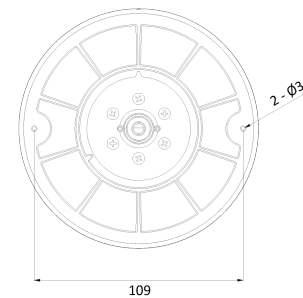

AI 5M IP MFZ IR Flat Dome

NVD10-75L-RZ(622)

Features

- 5MP AI Camera
- Supports Intelligent Video Analysis Events (Line Crossing, Intrusion, Queue Management, etc.)
- Maximum Resolution 2592 (Horizontal) X 1944 (Vertical) / 30fps
- Horizontal Field of View 39.2 degrees (Wide) ~ 16.5 degrees (Zoom)
- 3.6x Optical Zoom
- Day & Night(ICR)/IR Visibility up to 31 meters
- Backlight Compensation (WDR)
- SD/SDHC/SDXC Memory Slot
- PoE IEEE 802.3af/Class3
- IP67/IK10
- Built-in Microphone

Dimension (mm)

Specification

Video

Image Sensor	1/2.8" 5.17M(STV2) CMOS
Channels	1
Total Pixel	2608(H) X 1984(V)
Max Resolution	2592(H) X 1944(V)
MIN. Illumination	COLOR: 0.05Lux BW: 0Lux with IR
Only installer Video Output	1 [CVBS 1.0V p-p (75Ω)]
S/N(signal/noise) Ratio	50dB
Scanning Mode	Progressive Scan

Mechanical

Housing Model	VD10
Housing	Outdoor Dome
Material	Aluminum-Die Casting
Color	White
Dimensions (W x D x H)	125mm 100mm
Weight	0.63kg

Compatible Accessories

 <p>BJC11 JUNCTION BRACKET</p>	 <p>BC10 NPT</p>	 <p>GP02 Gang Bracket</p>	 <p>BJC03 Junction Bracket</p>
 <p>BW10 Wall Bracket</p>	 <p>BC10 Ceiling Bracket</p>		