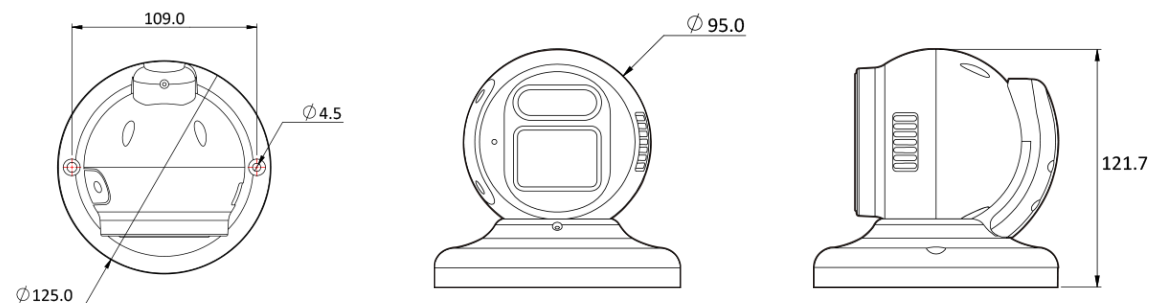

AI 5M IP MFZ IR TURRET Dome

NVD3-75L-R

Features

- 5MP AI Camera
- Supports Intelligent Video Analysis Events (Line Crossing, Intrusion, Queue Management, etc.)
- Maximum Resolution 2592 (Horizontal) X 1944 (Vertical) / 30fps
- Horizontal Field of View 98 degrees (Wide) ~ 32 degrees (Zoom) / 5x Optical Zoom
- Day & Night(ICR)/IR Visibility up to 31 meters
- Backlight Compensation (WDR)
- SD/SDHC/SDXC Memory Slot
- PoE IEEE 802.3af/Class3
- IP67/IK10
- Built-in Microphone

Dimension (mm)

Specification

Video

Image Sensor	1/2.8" 5.17M(STV2) CMOS
Channels	1
Total Pixel	2608(H) X 1984(V)
Max Resolution	2592(H) X 1944(V)
MIN. Illumination	COLOR: 0.04Lux BW: 0Lux with IR
Only installer Video Output	1 [CVBS 1.0V p-p (75Ω)]
S/N(signal/noise) Ratio	50dB
Scanning Mode	Progressive Scan