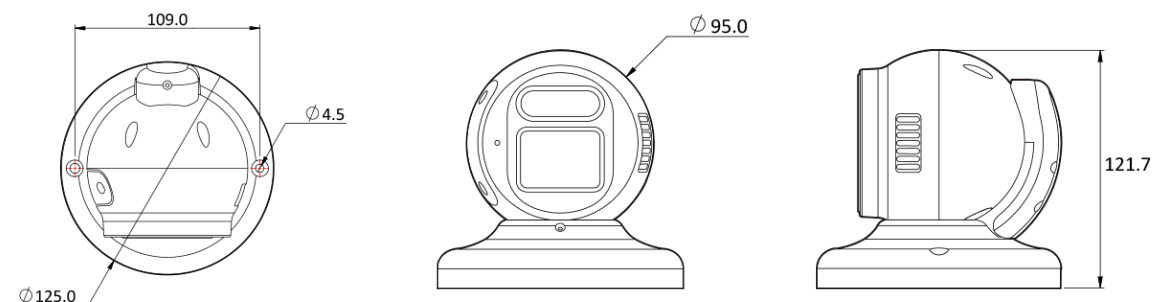

AI 5M IP MFZ FULL-COLOR FLASHLIGHT TURRET

NVD3-75L-WA

Features

- 5MP AI Full-Color Strobe Light Camera
- Supports Intelligent Video Analysis Events (Line Crossing/Intrusion/Queue Management..)
- Maximum Resolution 2592 (Horizontal) X 1944 (Vertical) / 30fps
- Horizontal Field of View 89.9 degrees (Wide) ~ 31.5 degrees (Zoom) / 4.4x Optical Zoom
- Night Vision up to 28 meters
- Backlight Compensation (WDR)
- SD/SDHC/SDXC Memory Slot
- PoE IEEE 802.3af/Class3
- IP67/IK10
- Built-in Microphone/Speaker (Siren) /W&R&B Alarm Lamp

Dimension (mm)

Specification

Video

Image Sensor	1/2.8" 5.17M(STV2) CMOS
Channels	1
Total Pixel	2608(H) X 1984(V)
Max Resolution	2592(H) X 1944(V)
MIN. Illumination	0.03Lux 0Lux with White
Only installer Video Output	No
S/N(signal/noise) Ratio	50dB
Scanning Mode	Progressive Scan