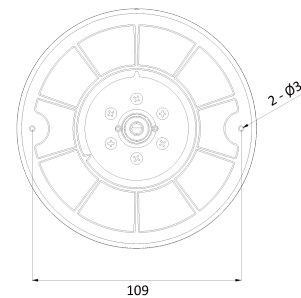

AI 4K IP MFZ IR Flat Dome

NVD10-78-R

Features

- 4K AI Camera
- Supports Intelligent Video Analysis Events (Line Crossing, Intrusion, Queue Management, etc.)
- Maximum Resolution 3840 (Horizontal) X 2160 (Vertical) / 30fps
- Horizontal Field of View 90 degrees (Wide) ~ 33 degrees (Zoom)
- 5x Optical Zoom
- Day & Night(ICR)/IR Visibility up to 31 meters
- Backlight Compensation (WDR)
- SD/SDHC/SDXC Memory Slot
- PoE IEEE 802.3af/Class3
- IP67/IK10
- Built-in Microphone

Dimension (mm)

Specification

Video

Image Sensor	1/2.8" 8.6M CMOS
Channels	1
Total Pixel	3864(H) X 2228(V)
Max Resolution	3840(H) X 2160(V)
MIN. Illumination	COLOR: 0.09Lux BW: 0Lux with IR
Only installer Video Output	1 [CVBS 1.0V p-p (75Ω)]
S/N(signal/noise) Ratio	50dB
Scanning Mode	Progressive Scan

Lens

Focal Length	2.7~13.5mm
Aperture	F1.4
Lens Type	Motorized_Varifocal
IRIS Type	P-IRIS
Horizontal Angle	D:38.2 ~105.0 , H:33.1 ~90.3 , V:18.9 ~49.0
Pan / Tilt / Zoom	Pan: Tilt : Zoom :X5 Optical

Operational