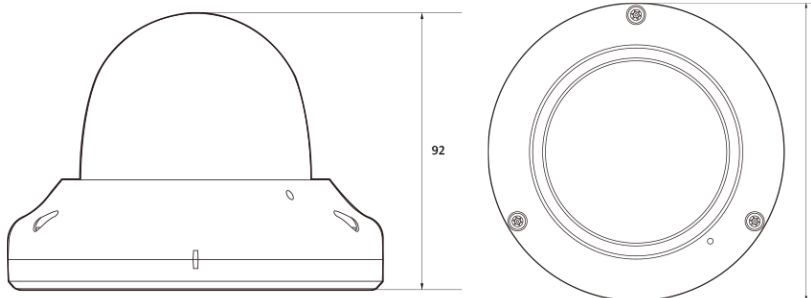

AI 5M IP MFZ IR Dome

NVD13-Z5-R

Features

- 5MP AI Camera
- Supports Intelligent Video Analysis Events
- Maximum Resolution 2592 (Horizontal) X 1944 (Vertical) / 30fps
- Horizontal Field of View 106 degrees (Wide-angle) ~ 35 degrees (Zoom) / Optical 4x Zoom
- Day & Night(ICR)/Night Vision up to 25 meters
- Backlight Compensation (WDR)
- SD/SDHC/SDXC Memory Slot
- PoE IEEE 802.3af/Class3
- IP67/IK10
- Built-in Microphone

Dimension (mm)

Specification

Video

Image Sensor	1/2.4" 5.17M CMOS
Channels	1
Total Pixel	2608(H) X 1984(V)
Max Resolution	2592(H) X 1944(V)
MIN. Illumination	COLOR: 0.1Lux BW: 0Lux with IR
Only installer Video Output	No
S/N(signal/noise) Ratio	50dB
Scanning Mode	Progressive Scan