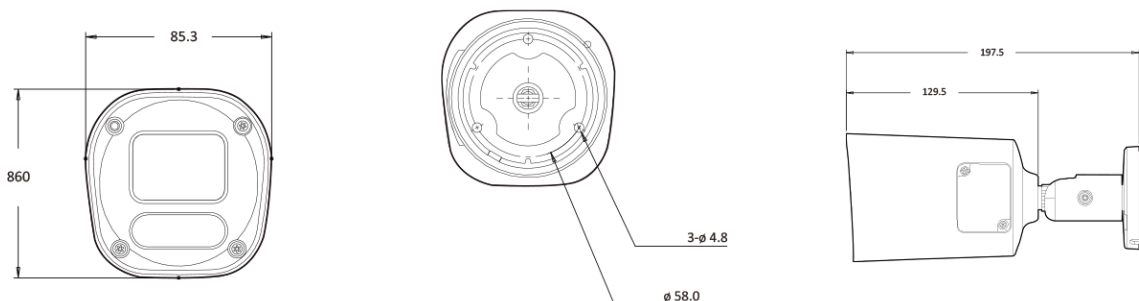

## Features

---

- 5MP AI Camera
- Supports Intelligent Video Analysis Events
- Maximum Resolution 2592 (Horizontal) X 1944 (Vertical) / 30fps
- Horizontal Field of View 106 degrees (Wide) ~ 35 degrees (Zoom)
- 4x Optical Zoom
- Day & Night(ICR)/Night Vision up to 37 meters
- Backlight Compensation (WDR)
- SD/SDHC/SDXC Memory Slot
- PoE IEEE 802.3af/Class4
- IP67

## Dimension (mm)

---

### Video

Image Sensor	1/2.4" 5.17M CMOS
Channels	1
Total Pixel	2608(H) X 1984(V)
Max Resolution	2592(H) X 1944(V)
MIN. Illumination	COLOR: 0.1Lux BW: 0Lux with IR
Only installer Video Output	No
S/N(signal/noise) Ratio	50dB
Scanning Mode	Progressive Scan