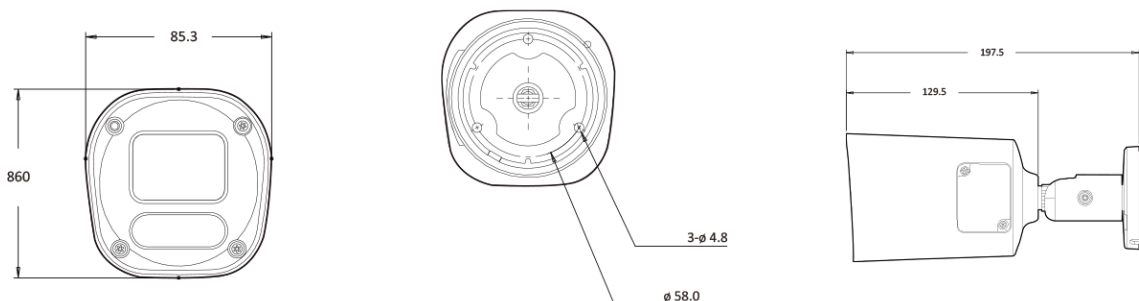

Dimension (mm)