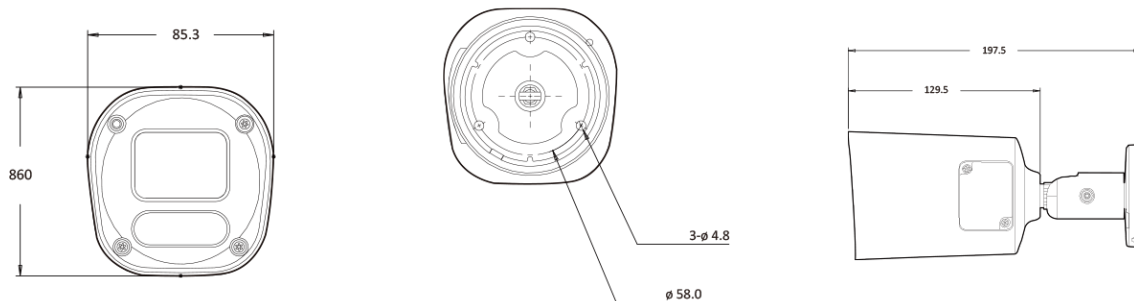

## Features

---

- 5MP AI Camera
- Supports Intelligent Video Analysis Events
- Maximum Resolution 2592 (Horizontal) X 1944 (Vertical) / 30fps
- Horizontal Field of View 78 degrees (4.0mm)
- Fixed Lens Options
- Day & Night(ICR)/Night Vision up to 37 meters
- Backlight Compensation (WDR)
- SD/SDHC/SDXC Memory Slot
- PoE IEEE 802.3af/Class4
- IP67

## Dimension (mm)

---