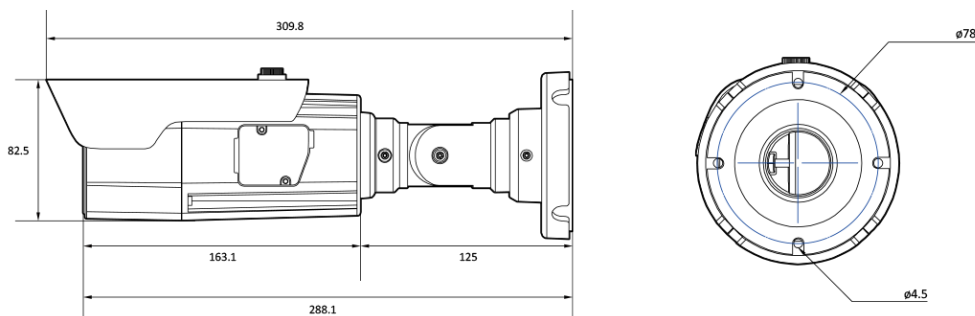

AI 4K IP MFZ IR Bullet

NBT7-78-RZ(622)

Features

- 4K AI Camera
- Supports Intelligent Video Analysis Events (Line Crossing, Intrusion, Queue Management, etc.)
- Maximum Resolution 3840 (Horizontal) X 2160 (Vertical) / 30fps
- Horizontal Field of View 49.3 degrees (Wide) ~ 18.1 degrees (Zoom) / 3.6x Optical Zoom
- Day & Night(ICR)/IR Visibility up to 40 meters
- Backlight Compensation (WDR)
- SD/SDHC/SDXC Memory Slot
- PoE IEEE 802.3at/Class4
- IP67/IK10
- Internal Heater

Dimension (mm)

Specification

Video

Image Sensor	1/2.8" 8.6M CMOS
Channels	1
Total Pixel	3864(H) X 2228(V)
Max Resolution	3840(H) X 2160(V)
MIN. Illumination	COLOR: 0.12Lux BW: 0Lux with IR
Only installer Video Output	1 [CVBS 1.0V p-p (75Ω)]
S/N(signal/noise) Ratio	50dB
Scanning Mode	Progressive Scan

Lens

Focal Length	6~22mm
Aperture	F1.6
Lens Type	Motorized_Varifocal
IRIS Type	P-IRIS
Horizontal Angle	D:20.7 ~50.8 , H:18.1 ~49.3 , V:10.2 ~24.3
Pan / Tilt / Zoom	Pan: Tilt : Zoom :X 3.6 Optical

Operational