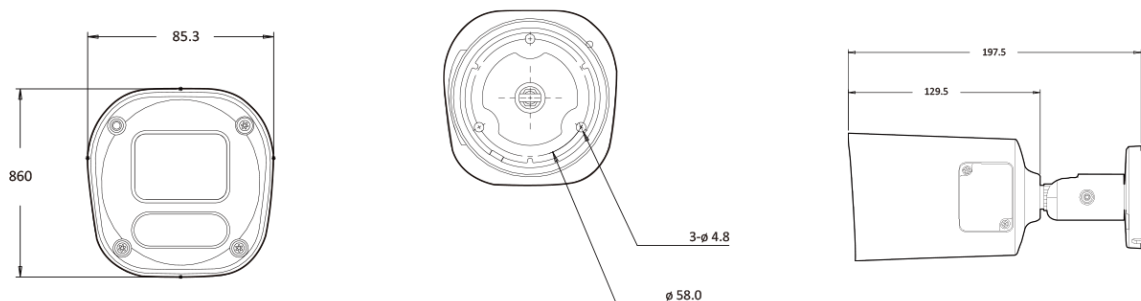

AI 5M IP MFZ IR Bullet

NBT6-75L-RZ(622)

Features

- 5MP AI Camera
- Supports Intelligent Video Analysis Events (Line/Intrusion/Queue Management)
- Maximum Resolution 2592 (Horizontal) X 1944 (Vertical) / 30fps
- Horizontal Field of View 39.2 degrees (Wide) ~ 16.5 degrees (Zoom)
- 3.6x Optical Zoom
- Day & Night(ICR)/Night Vision up to 50 meters
- Backlight Compensation (WDR)
- SD/SDHC/SDXC Memory Slot
- PoE IEEE 802.3af/Class3
- IP67

Dimension (mm)

Specification

Video

Image Sensor	1/2.8" 5.17M(STV2) CMOS
Channels	1
Total Pixel	2608(H) X 1984(V)
Max Resolution	2592(H) X 1944(V)
MIN. Illumination	COLOR: 0.05Lux BW: 0Lux with IR
Only installer Video Output	1 [CVBS 1.0V p-p (75Ω)]
S/N(signal/noise) Ratio	50dB
Scanning Mode	Progressive Scan

Mechanical

Housing Model	BT6
Housing	Outdoor Bullet
Material	Aluminum-Die Casting
Color	White
Dimensions (W x D x H)	197.5mm 86mm
Weight	0.97kg

Compatible Accessories

BJC12

JUNCTION BRACKET

BJC07

Junction Bracket