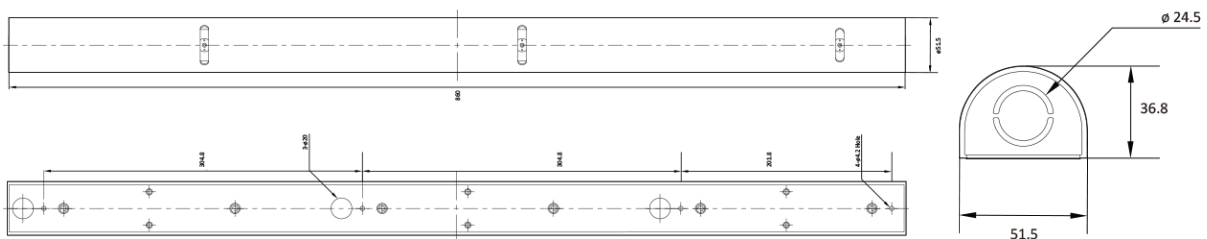

## Features

---

- 5MP AI Camera
- Supports Intelligent Video Analysis Events (Face Recognition/Line Crossing/Intrusion/Queue Management..)
- Maximum Resolution 2592 (Horizontal) X 1944 (Vertical) / 30fps
- Horizontal Field of View 88 degrees (3.7mm Lens)
- Backlight Compensation (WDR)
- SD/SDHC/SDXC Memory Slot
- Adjustable Lens Position
- PoE IEEE 802.3af/Class2

## Dimension (mm)

---