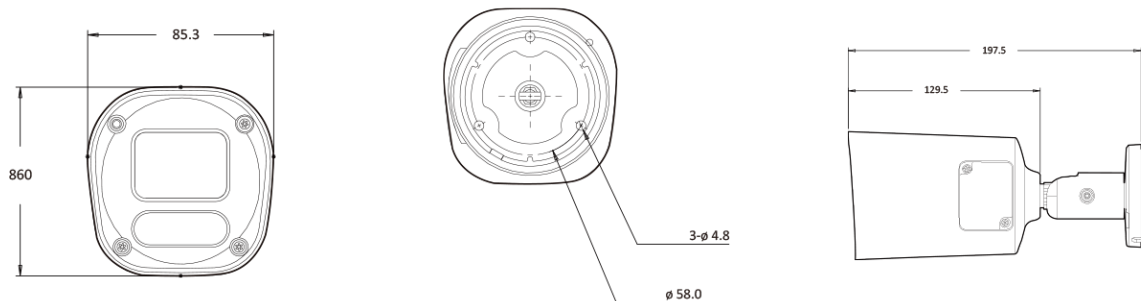

## Features

---

- 5MP AI Camera
- Supports Intelligent Video Analysis Events (Line/Intrusion/Queue Management)
- Maximum Resolution 2592 (Horizontal) X 1944 (Vertical) / 30fps
- Horizontal Field of View 97.7 degrees (2.8mm), 76.6 degrees (4.0mm), 48.2 degrees (6.0mm)
- Day & Night(ICR)/Night Vision up to 37 meters
- Backlight Compensation (WDR)
- SD/SDHC/SDXC Memory Slot
- PoE IEEE 802.3af/Class3
- IP67

## Dimension (mm)

---