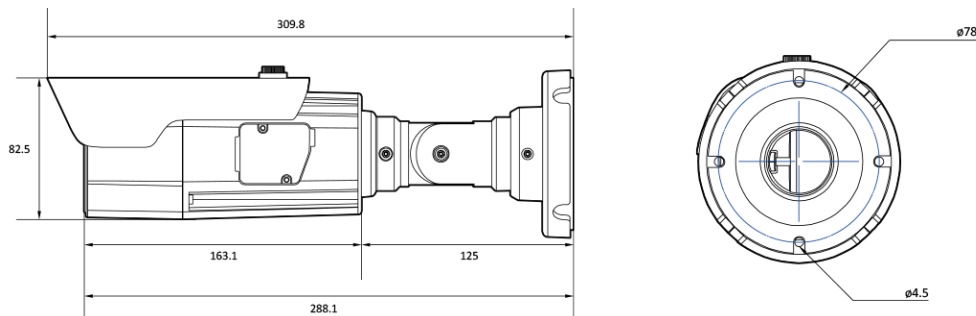

4K IP MFZ IR Bullet

NBT7-58-RS

Features

- 4K camera
- 1/1.8" high sensitivity sensor
- Maximum resolution 3840 (horizontal) X 2160 (vertical) / 30fps
- Horizontal angle of view 98 degrees (wide angle) to 46 degrees (zoom) / Optical 2.7x
- Day & Night (ICR) / IR reach distance 50 meters
- Backlight compensation (WDR)
- SD/SDHC/SDXC memory slot
- PoE IEEE 802.3at/Class4
- IP67/IK10

Dimension (mm)

Specification

Video

Image Sensor	1/1.8" 8.6M CMOS
Channels	1
Total Pixel	3952(H) X 2320(V)
Max Resolution	3840(H) X 2160(V)
MIN. Illumination	COLOR: 0.09Lux BW: 0Lux with IR
Only installer Video Output	1 [CVBS 1.0V p-p (75Ω)]
S/N(signal/noise) Ratio	50dB
Scanning Mode	Progressive Scan