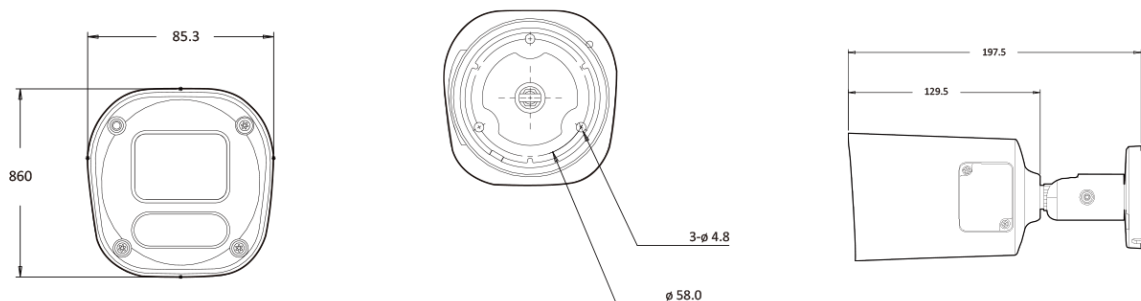

AI 5M IP MFZ IR Bullet

NBT6-75L-R

Features

- 5MP AI Camera
- Supports Intelligent Video Analysis Events (Line/Intrusion/Queue Management)
- Maximum Resolution 2592 (Horizontal) X 1944 (Vertical) / 30fps
- Horizontal Field of View 98 degrees (Wide) ~ 32 degrees (Zoom)
- 5x Optical Zoom
- Day & Night(ICR)/Night Vision up to 50 meters
- Backlight Compensation (WDR)
- SD/SDHC/SDXC Memory Slot
- PoE IEEE 802.3af/Class3
- IP67

Dimension (mm)

Specification

Video

Image Sensor	1/2.8" 5.17M(STV2) CMOS
Channels	1
Total Pixel	2608(H) X 1984(V)
Max Resolution	2592(H) X 1944(V)
MIN. Illumination	COLOR: 0.04Lux BW: 0Lux with IR
Only installer Video Output	1 [CVBS 1.0V p-p (75Ω)]
S/N(signal/noise) Ratio	50dB
Scanning Mode	Progressive Scan

Mechanical

Housing Model	BT6
Housing	Outdoor Bullet
Material	Aluminum-Die Casting
Color	White
Dimensions (W x D x H)	197.5mm 86mm
Weight	0.97kg

Compatible Accessories

BJC12

JUNCTION BRACKET

BJC07

Junction Bracket