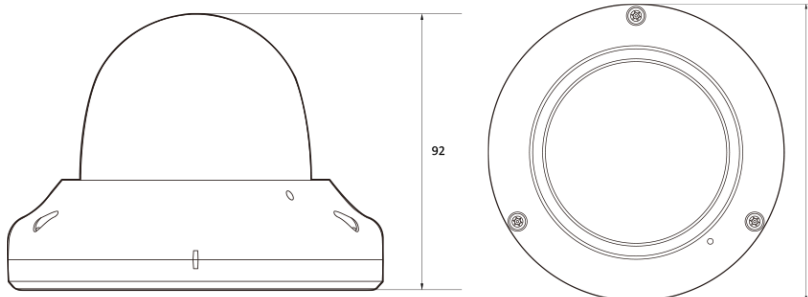

## Features

---

- 5MP AI Camera
- Supports Intelligent Video Analysis Events (Line/Intrusion/Queue Management)
- Maximum Resolution 2592 (Horizontal) X 1944 (Vertical) / 30fps
- Horizontal Field of View 98 degrees (Wide) ~ 32 degrees (Zoom)
- 5x Optical Zoom
- Day & Night(ICR)/Night Vision up to 31 meters
- Backlight Compensation (WDR)
- SD/SDHC/SDXC Memory Slot
- PoE IEEE 802.3af/Class3
- IP67/IK10
- Built-in Microphone

## Dimension (mm)

---