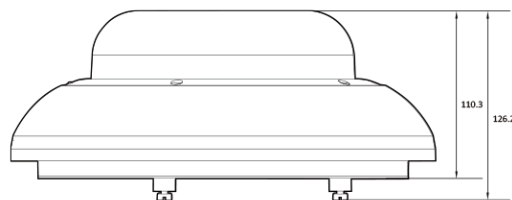

## Features

---

- AI 5MP 4-Channel IR Camera
- Intelligent Video Analysis Event Support (Line/Intrusion/Queue..)
- Maximum Resolution 2592 (Horizontal) X 1944 (Vertical) / 30fps 4-Channel
- Horizontal Field of View 93 degrees (Wide) ~ 51 degrees (Zoom) / Optical 2.8x
- Day & Night (ICR) / IR Visible Distance 31 meters
- Backlight Compensation (WDR)
- SD/SDHC/SDXC Memory Slot 4-Channel
- PoE IEEE 802.3 bt/Class 5
- IP67/IK10

## Dimension (mm)

---