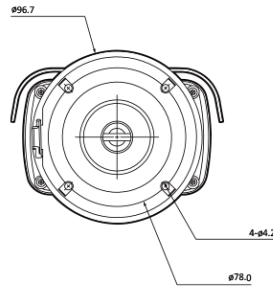

AI 5M+THERMAL IP IR Bullet

NBM3-75-RT

Features

- 5MP + 76.8K Dual Thermal AI Camera
- Supports Intelligent Video Analysis Events (Line/Intrusion/Queue Management)
- Maximum Resolution 2592 (Horizontal) X 1944 (Vertical) / 30fps + 320 (Horizontal) X 240 (Vertical) / 9fps
- Horizontal Field of View 82 degrees + 56 degrees / Fixed Lens
- Day & Night(ICR)/IR Visibility up to 25 meters
- Backlight Compensation (WDR)
- Uncooled VOx 12-micron Thermal Sensor
- Temperature Measurement Range -40 °C to 330 °C
- Detection/Recognition/Identification Range 333m/83m/48m
- Color Temperature Display Support
- SD/SDHC/SDXC Memory Slot
- PoE IEEE 802.3af/Class3
- IP66/IK09
- Built-in Heater

Dimension (mm)

Specification

Video

Image Sensor	5.69M(Visible) + 76.8K(Thermal) CMOS
Channels	1
Total Pixel	2704(H) X 2104(V) + 320(H) X 240(V)
Max Resolution	2592(H) X 1944(V) + 320(H) X 240(V)
MIN. Illumination	COLOR: 0.16Lux BW: 0Lux with IR
Only installer Video Output	1 [CVBS 1.0V p-p (75Ω)]
S/N(signal/noise) Ratio	50dB
Scanning Mode	Progressive Scan