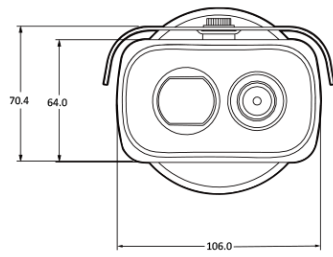

AI 5M+THERMAL IP IR Bullet

NBM3-75-RT

Features

- 5MP + 76.8K Dual Thermal AI Camera
- Supports Intelligent Video Analysis Events (Line/Intrusion/Queue Management)
- Maximum Resolution 2592 (Horizontal) X 1944 (Vertical) / 30fps + 320 (Horizontal) X 240 (Vertical) / 9fps
- Horizontal Field of View 82 degrees + 56 degrees / Fixed Lens
- Day & Night(ICR)/IR Visibility up to 25 meters
- Backlight Compensation (WDR)
- Uncooled VOx 12-micron Thermal Sensor
- Temperature Measurement Range -40 °C to 330 °C
- Detection/Recognition/Identification Range 333m/83m/48m
- Color Temperature Display Support
- SD/SDHC/SDXC Memory Slot
- PoE IEEE 802.3af/Class3
- IP66/IK09
- Built-in Heater

Dimension (mm)

Specification

Video

Image Sensor	5.69M(Visible) + 76.8K(Thermal) CMOS
Channels	1
Total Pixel	2704(H) X 2104(V) + 320(H) X 240(V)
Max Resolution	2592(H) X 1944(V) + 320(H) X 240(V)
MIN. Illumination	COLOR: 0.16Lux BW: 0Lux with IR
Only installer Video Output	1 [CVBS 1.0V p-p (75Ω)]
S/N(signal/noise) Ratio	50dB
Scanning Mode	Progressive Scan