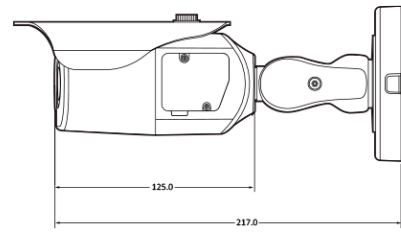

AI 5M+THERMAL IP IR Bullet

NBM3-75-RT

Features

- 5MP + 76.8K Dual Thermal AI Camera
- Supports Intelligent Video Analysis Events (Line/Intrusion/Queue Management)
- Maximum Resolution 2592 (Horizontal) X 1944 (Vertical) / 30fps + 320 (Horizontal) X 240 (Vertical) / 9fps
- Horizontal Field of View 82 degrees + 56 degrees / Fixed Lens
- Day & Night(ICR)/IR Visibility up to 25 meters
- Backlight Compensation (WDR)
- Uncooled VOx 12-micron Thermal Sensor
- Temperature Measurement Range -40 °C to 330 °C
- Detection/Recognition/Identification Range 333m/83m/48m
- Color Temperature Display Support
- SD/SDHC/SDXC Memory Slot
- PoE IEEE 802.3af/Class3
- IP66/IK09
- Built-in Heater

Dimension (mm)

Specification

Video

Image Sensor	5.69M(Visible) + 76.8K(Thermal) CMOS
Channels	1
Total Pixel	2704(H) X 2104(V) + 320(H) X 240(V)
Max Resolution	2592(H) X 1944(V) + 320(H) X 240(V)
MIN. Illumination	COLOR: 0.16Lux BW: 0Lux with IR
Only installer Video Output	1 [CVBS 1.0V p-p (75Ω)]
S/N(signal/noise) Ratio	50dB
Scanning Mode	Progressive Scan