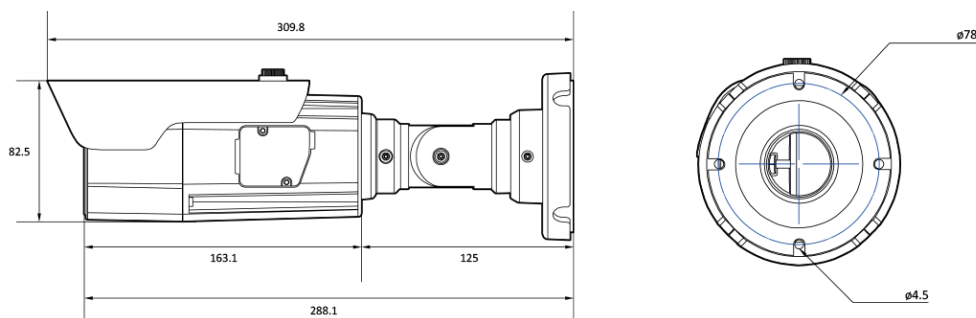

AI 5M LPR IP MFZ IR Bullet

NBT7-75-RL

Features

- ANPR 5MP AI Camera
- Supports Intelligent Video Analysis Events (License Plate Detection)
- Maximum Resolution 2592 (Horizontal) X 1944 (Vertical) / 30fps
- Horizontal Field of View 41 degrees (Wide) ~ 7 degrees (Zoom)
- 8x Optical Zoom
- IR Visibility up to 50 meters
- Backlight Compensation (WDR)
- SD/SDHC/SDXC Memory Slot
- PoE IEEE 802.3at/Class4
- IP67/IK10
- Visible Light Cut, Infrared Pass OLPF Used

Dimension (mm)

Specification

Video

Image Sensor	1/2.8" 5.69M CMOS
Channels	1
Total Pixel	2704(H) X 2104(V)
Max Resolution	2592(H) X 1944(V)
MIN. Illumination	BW: 0Lux with IR
Only installer Video Output	1 [CVBS 1.0V p-p (75Ω)]
S/N(signal/noise) Ratio	50dB
Scanning Mode	Progressive Scan