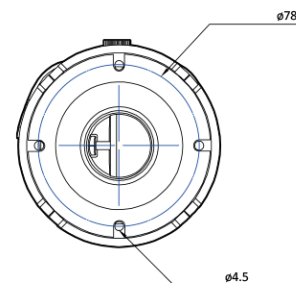

AI 5M IP MFZ IR Bullet

NBT7-75-RZ(650)

Features

- 5MP AI Camera
- Supports Intelligent Video Analysis Events
- Maximum Resolution 2592 (Horizontal) X 1944 (Vertical) / 30fps
- Horizontal Field of View 41 degrees (Wide) ~ 7 degrees (Zoom)
- 8x Optical Zoom
- Day & Night(ICR)/IR Visibility up to 50 meters
- Backlight Compensation (WDR)
- SD/SDHC/SDXC Memory Slot
- PoE IEEE 802.3at/Class4
- IP67/IK10

Dimension (mm)

Specification

Video

Image Sensor	1/2.8" 5.69M CMOS
Channels	1
Total Pixel	2704(H) X 2104(V)
Max Resolution	2592(H) X 1944(V)
MIN. Illumination	COLOR: 0.1Lux BW: 0Lux with IR
Only installer Video Output	1 [CVBS 1.0V p-p (75Ω)]
S/N(signal/noise) Ratio	50dB
Scanning Mode	Progressive Scan