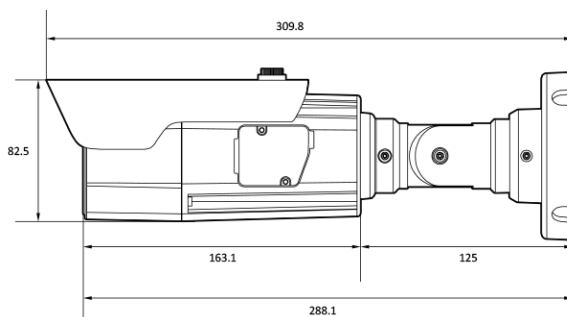

AI 5M IP MFZ IR Bullet

NBT7-75-RZ(650)

Features

- 5MP AI Camera
- Supports Intelligent Video Analysis Events
- Maximum Resolution 2592 (Horizontal) X 1944 (Vertical) / 30fps
- Horizontal Field of View 41 degrees (Wide) ~ 7 degrees (Zoom)
- 8x Optical Zoom
- Day & Night(ICR)/IR Visibility up to 50 meters
- Backlight Compensation (WDR)
- SD/SDHC/SDXC Memory Slot
- PoE IEEE 802.3at/Class4
- IP67/IK10

Dimension (mm)

Specification

Video

Image Sensor	1/2.8" 5.69M CMOS
Channels	1
Total Pixel	2704(H) X 2104(V)
Max Resolution	2592(H) X 1944(V)
MIN. Illumination	COLOR: 0.1Lux BW: 0Lux with IR
Only installer Video Output	1 [CVBS 1.0V p-p (75Ω)]
S/N(signal/noise) Ratio	50dB
Scanning Mode	Progressive Scan