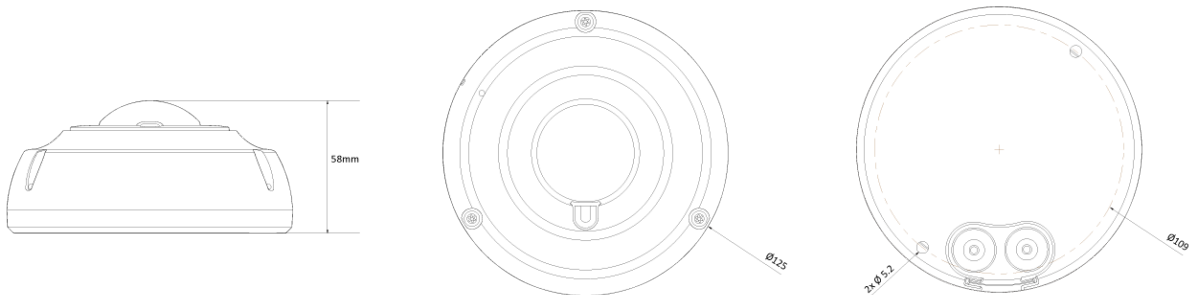

AI 12M IP IR Fisheye Dome

NVF13-712-R

Features

- 12MP 360-degree AI Camera
- Supports Intelligent Video Analysis Events (Line Crossing/Intrusion/Queue Management..)
- 1/2.3" High Sensitivity Sensor
- Maximum Resolution 4000 (Horizontal) X 3000 (Vertical) / 20fps
- Horizontal Field of View 180 degrees / 180-degree Fisheye Lens
- Day & Night(ICR)/Night Vision up to 22 meters
- Backlight Compensation (WDR)/3DNR
- SD/SDHC/SDXC Memory Slot
- PoE IEEE 802.3af/Class3
- IP67/IK10
- Built-in Microphone

Dimension (mm)

Specification

Video

| | |
|-----------------------------|------------------------------------|
| Image Sensor | 1/2.3" 12.93M CMOS |
| Channels | 1 |
| Total Pixel | 4072(H) X 3176(V) |
| Max Resolution | 4000(H) X 3000(V) |
| MIN. Illumination | COLOR: 0.52Lux BW: 0Lux with IR |
| Only installer Video Output | 1 [CVBS 1.0V p-p (75Ω)] |
| S/N(signal/noise) Ratio | 50dB |
| Scanning Mode | Progressive Scan |