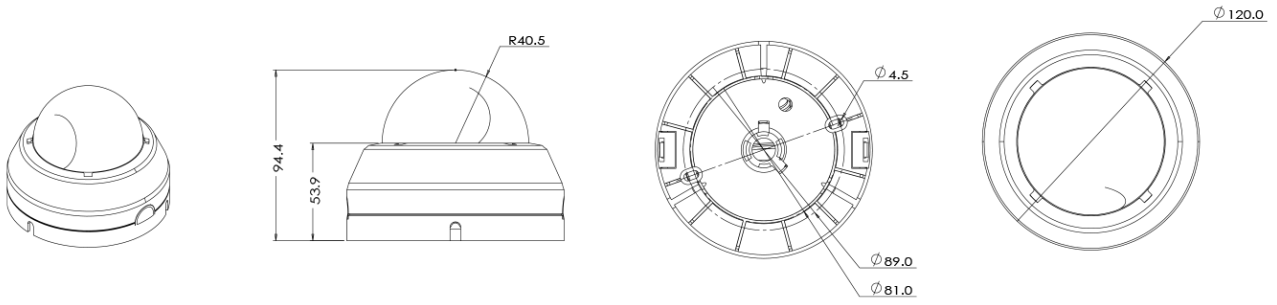

## Features

---

- Analog High Definition Universal over Coax Technology
- Sens-up Super Low Light Technology
- 1/2.8" CMOS Sensor
- Max 1944P Resolution at 12.5/20fps
- Wide Dynamic Range (WDR)
- MFZ P-Iris Lens from 2.7~13.5mm
- Smart IR™ with Intelligent Camera Sync. 100ft Range
- Smart DNR™ 3D Digital Noise Reduction
- Highlight Masking Exposure (HME)
- True Day/Night Mechanical IR Cut Filter
- Programmable Privacy Zones
- Auto Gain Control (AGC)
- Back Light Compensation (BLC)
- Dynamic Range Compressor (DRC) Reveals Low Light Detail
- Auto White Balance (AWB)
- OSD Control via Coax Cable using UTC
- RS485

## Dimension (mm)

---