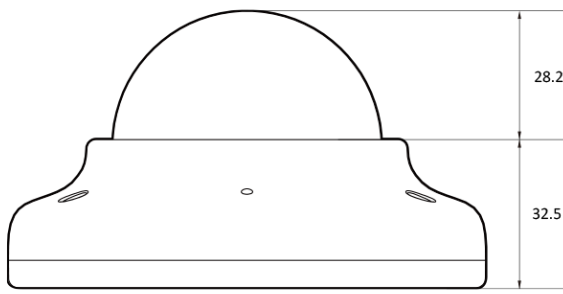

2M HD Analog IR Mini Outdoor Dome

CVD7-12-R

Features

- Analog High Definition Universal over Coax Technology
- Analog High Definition Universal over UTP Technology
- Sens-up Super Low Light Technology
- 1/3" CMOS Sensor
- 1080P Resolution at 30fps
- Wide Dynamic Range (WDR)
- Varifocal P-Iris Lens from 2.8~12mm
- Smart IR™ with Intelligent Camera Sync. 70ft Range
- Smart DNR™ 3D Digital Noise Reduction
- Highlight Masking Exposure (HME)
- True Day/Night Mechanical IR Cut Filter
- Test Video-BNC Output
- Easy Icon Driven OSD Menu with Built-in Joystick
- Programmable Privacy Zones
- Auto Gain Control (AGC)
- Back Light Compensation (BLC)
- Dynamic Range Compressor (DRC) Reveals Low Light Detail
- Auto White Balance (AWB)
- IP66 Certified (Weather Resistant)
- OSD Control via Coax Cable using UTC

Dimension (mm)

Specification

Video

Image Sensor	1/3" 2M CMOS
Num of Channels	1
Total Pixel	1956(H) x 1266(V)
Active Pixel	1944(H) x 1092(V)
Max Resolution	1920 X 1080
MIN. Illumination	Color(at Day) : 0.06Lux (F2.0, 30IRE) B/W(at Night) : 0 lux(With IR)
Video Output	AHD or TVI or CVI or CVBS
Only installer Video Output	CVBS
Signal Technology	Max 2M Megapixel Universal
Synchronization	Internal
Scanning Mode	Progressive Scan