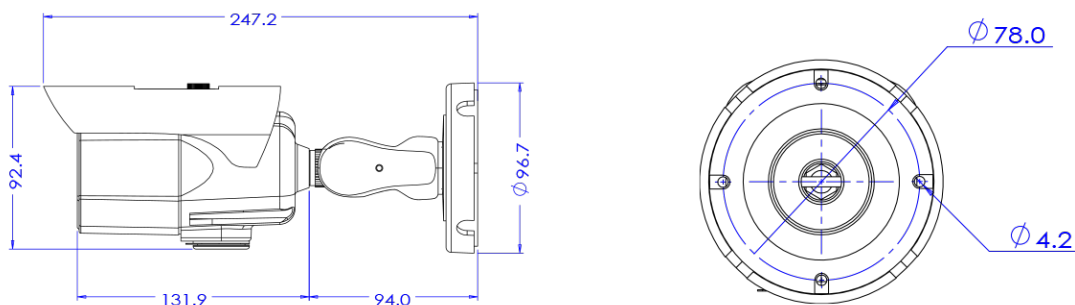

5M LPR IP MFZ IR Bullet

NBT5-45-RL

Features

- 5MP LP camera
- Maximum resolution 2592 (horizontal) X 1944 (vertical) / 30fps
- Horizontal angle of view 40.8 degrees (wide angle) to 6.9 degrees (zoom) / Optical 8x
- Applied visible light cut filter / IR reach distance 18 meters
- SD/SDHC/SDXC memory slot
- PoE IEEE 802.3af/Class3
- IP67/IK09
- Visible Light Cut, Infrared Pass OLPF Used

Dimension (mm)

Specification

Video

Image Sensor	1/2.8" 5.69M CMOS
Channels	1
Total Pixel	2704(H) X 2104(V)
Max Resolution	2592(H) X 1944(V)
MIN. Illumination	0Lux with IR (F1.6)
Only installer Video Output	1 [CVBS 1.0V p-p (75Ω)]
S/N(signal/noise) Ratio	50dB
Scanning Mode	Progressive Scan