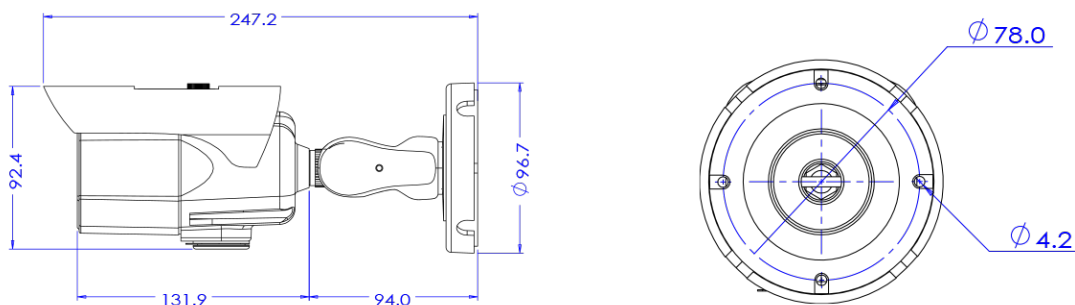

## Features

---

- 2MP camera
- 1/2.0" high sensitivity sensor
- Maximum resolution 1920 (horizontal) X 1080 (vertical) / 30fps
- Horizontal angle of view 79 degrees (wide angle) to 39 degrees (zoom) / Optical 2.7x
- Day & Night (ICR) / IR reach distance 31 meters
- Backlight compensation (WDR)
- SD/SDHC/SDXC memory slot
- PoE IEEE 802.3af/Class3
- IP67/IK09

## Dimension (mm)

---