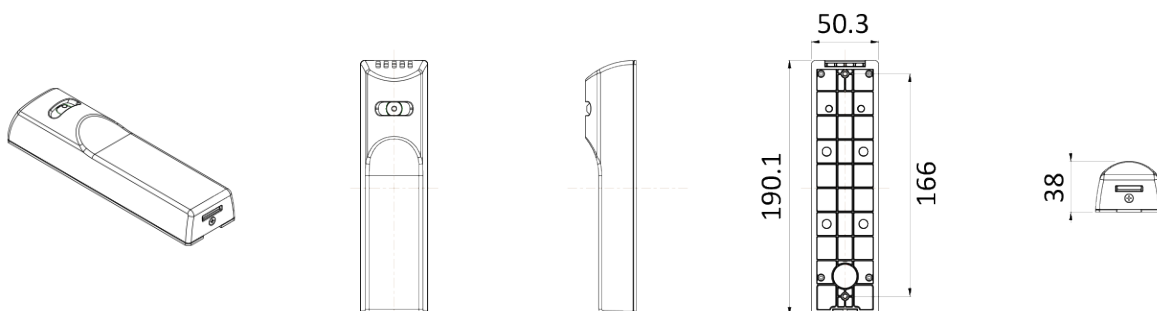

5M IP Door Jamb Bar Camera

NST11-65

Features

- Optimized Multiple Profile Streaming
- ROI(Region of Interest)
- Various Web Plug-in
- Smart AVC
- Advanced Built in ISP
- Fluid Integration Way
- Double Scan Sensor with Advanced Built in ISP (5M)
- Pinhole camera can be easily adjusted to eye level, giving a clearer view of the face, even when a person is wearing a cap or hood.

Dimension (mm)

Specification

Video

Image Sensor	1/2.8" 5.69M CMOS
Channels	1
Total Pixel	2704(H) X 2104(V)
Max Resolution	2592(H) X 1944(V)
MIN. Illumination	COLOR: 0.26Lux
Only installer Video Output	No
S/N(signal/noise) Ratio	50dB
Scanning Mode	Progressive Scan