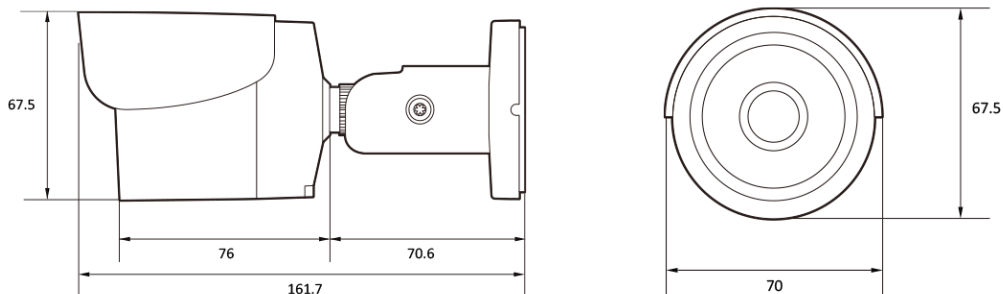

2M IP IR Mini Bullet

NBI2-22-R

Features

- 2MP miniature camera
- Maximum resolution 1920 (horizontal) X 1080 (vertical) / 30fps
- Horizontal angle of view 86 degrees (4.0mm) / Fixed lens option
- Day & Night (ICR) / IR reach distance 21 meters
- Backlight compensation (WDR)
- SD/SDHC/SDXC memory slot
- PoE IEEE 802.3af/Class3
- IP67

Dimension (mm)

Specification

Video

Image Sensor	1/2.8" 2.1M CMOS
Channels	1
Total Pixel	1945(H) X 1109(V)
Max Resolution	1920(H) X 1080(V)
MIN. Illumination	0.09Lux 0Lux with IR (F2.6)
Only installer Video Output	No
S/N(signal/noise) Ratio	50dB
Scanning Mode	Progressive Scan