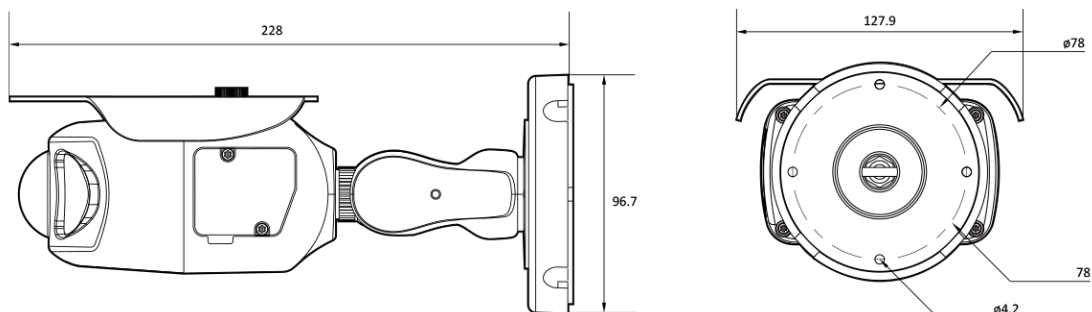

## Features

---

- 4K 180-degree camera
- 1/1.8" high sensitivity sensor
- Maximum resolution 3840 (horizontal) X 2160 (vertical) / 30fps
- Horizontal angle of view 175 degrees / 180-degree fisheye lens
- Day & Night (ICR) / IR visibility distance 22 meters
- Backlight compensation (WDR) / 3DNR
- SD/SDHC/SDXC memory slot
- PoE IEEE 802.3af/Class3
- IP67/IK10

## Dimension (mm)

---