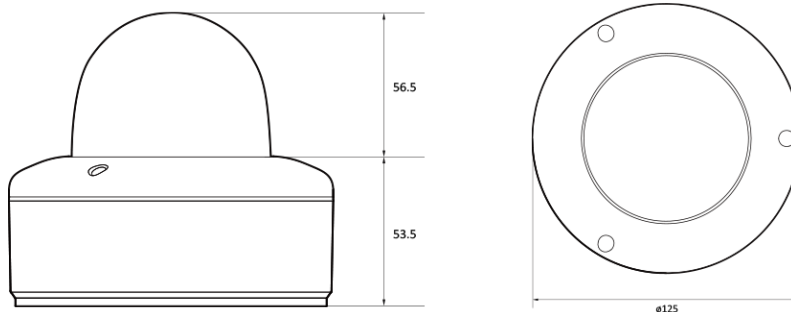

2M IP REPOSITIONING PTZ DOME

NPX3-52

Features

- 2MP PTZ camera
- Maximum resolution 1920 (horizontal) X 1080 (vertical) / 30fps
- Horizontal angle of view 115 degrees (2.8mm) to 59 degrees (8.0mm) / MFZ lens
- Day & Night (ICR)
- Backlight compensation (WDR)
- SD/SDHC/SDXC memory slot
- PoE IEEE 802.3af/Class3
- IP67

Dimension (mm)

Specification

Video

Image Sensor	1/2.8" 2.1M CMOS
Channels	1
Total Pixel	1945(H) X 1109(V)
Max Resolution	1920(H) X 1080(V)
MIN. Illumination	COLOR: 0.03Lux BW: 0.006
Only installer Video Output	1 [CVBS 1.0V p-p (75Ω)]
S/N(signal/noise) Ratio	50dB
Scanning Mode	Progressive Scan