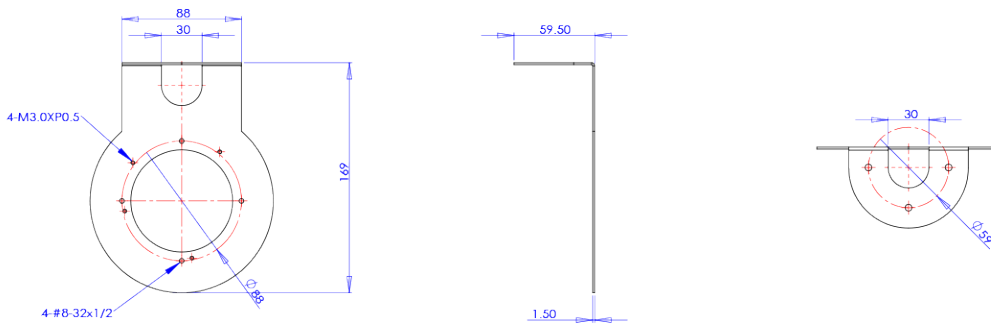

Wall Bracket

BW06

Dimension (mm)

Specification

Mechanical	
Placement	Wall
Material	Steel Sheet
Color	White
Dimensions	W : 169mm D : H : 60mm
Weight	0.18kg

Compatible Cameras

NNK5-45-R

5M IP MFZ Indoor IR Dome