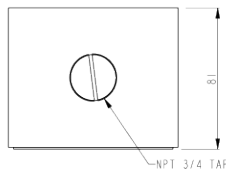

Junction Bracket

BJC01

Dimension (mm)

Specification

Mechanical

Junction	Junction (Ceiling)
Material	Aluminum-Die Casting
Color	White
Dimensions	W : 98mm H : 81mm
Weight	0.32kg

Compatible Accessories

BP01