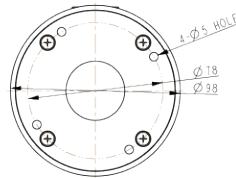

Junction Bracket

BJC01

Dimension (mm)

Specification

Mechanical

Junction	Junction (Ceiling)
Material	Aluminum-Die Casting
Color	White
Dimensions	W : 98mm H : 81mm
Weight	0.32kg

Compatible Accessories

BP01