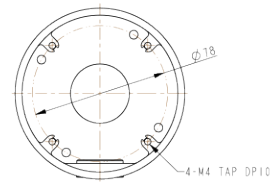

Junction Bracket

BJC01

Dimension (mm)

Specification

Mechanical

Junction	Junction (Ceiling)
Material	Aluminum-Die Casting
Color	White
Dimensions	W : 98mm H : 81mm
Weight	0.32kg

Compatible Accessories

BP01