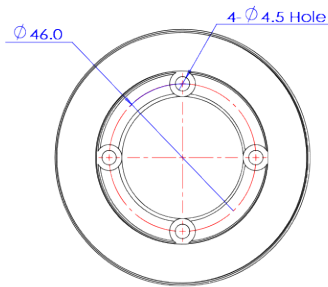

Angle Bracket

BA04

Dimension (mm)

Specification

Mechanical

Junction	Angle Junction
Etc	Angle
Material	Plastic
Dimensions	W : 80mm H : 41.7mm

Compatible Cameras

CVP5-25-R

5M HD Analog IR Micro CR
Dome(Indoor)

CVP5-12-R

2M HD Analog IR Micro CR
Dome