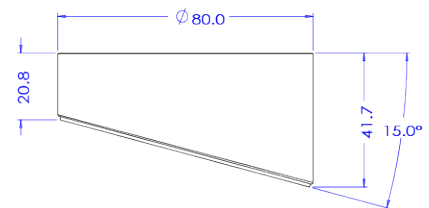

Angle Bracket

BA04

Dimension (mm)

Specification

Mechanical

Junction	Angle Junction
Etc	Angle
Material	Plastic
Dimensions	W : 80mm H : 41.7mm

Compatible Cameras

CVP5-25-R

5M HD Analog IR Micro CR
Dome(Indoor)

CVP5-12-R

2M HD Analog IR Micro CR
Dome