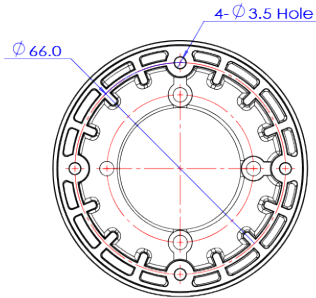

Angle Bracket

BA04

Dimension (mm)

Specification

Mechanical

Junction	Angle Junction
Etc	Angle
Material	Plastic
Dimensions	W : 80mm H : 41.7mm

Compatible Cameras

CVP5-25-R

5M HD Analog IR Micro CR
Dome(Indoor)

CVP5-12-R

2M HD Analog IR Micro CR
Dome