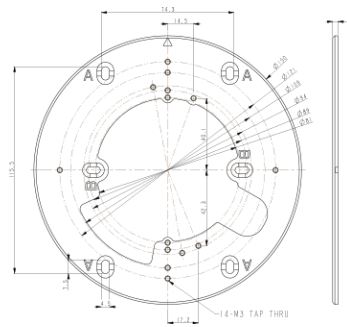

Gang Bracket

GP02

Dimension (mm)

Specification

Mechanical	
Placement	Gang Box
Material	Steel Sheet
Color	White
Dimensions	W : 150mm H : 3mm
Weight	0.1kg

Compatible Accessories

BJC09

Wall Junction Bracket