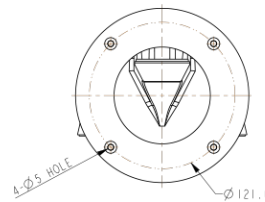

## Dimension (mm)

### Mechanical

Placement	Wall
Material	Aluminum-Die Casting
Dimensions	W : 144mm H : 189mm
Weight	0.68kg