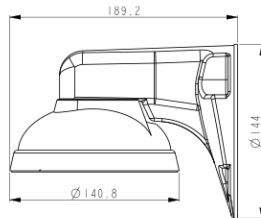

## Dimension (mm)

### Mechanical

Placement	Wall
Material	Aluminum-Die Casting
Dimensions	W : 144mm H : 189mm
Weight	0.68kg