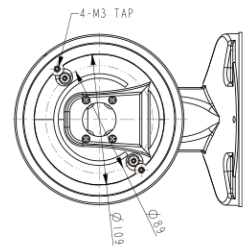

## Dimension (mm)

### Mechanical

Placement	Wall
Material	Aluminum-Die Casting
Dimensions	W : 144mm H : 189mm
Weight	0.68kg