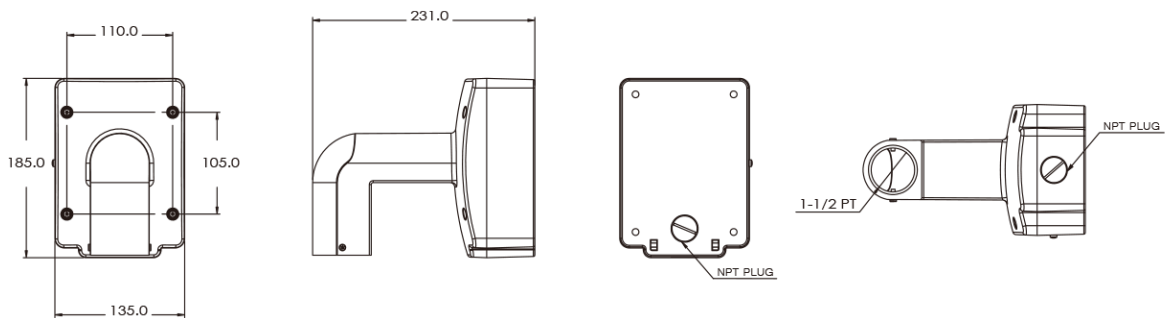

Wall Junction Bracket

BW14

Dimension (mm)

Specification

Mechanical

Placement	Wall
Junction	Wall Junction
Material	Aluminum-Die Casting
Color	White
Dimensions	W : 185mm D : 135mm H : 231mm
Weight	2.3kg

Compatible Accessories

BP01

Pole Mount Bracket

BCO01

Corner Mount Bracket

Compatible Cameras

NPX5-52-R

DWC-MPTZ230XTW

2M IP 30X IR PTZ