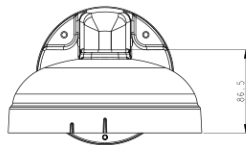

Wall Bracket

BW13

Dimension (mm)

Specification

Mechanical

Placement	Wall
Material	Aluminum-Die Casting
Color	White
Dimensions	W : 203mm H : 226mm

Compatible Accessories

BJC09