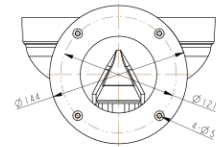

Wall Bracket

BW13

Dimension (mm)

Specification

Mechanical

Placement	Wall
Material	Aluminum-Die Casting
Color	White
Dimensions	W : 203mm H : 226mm

Compatible Accessories

BJC09