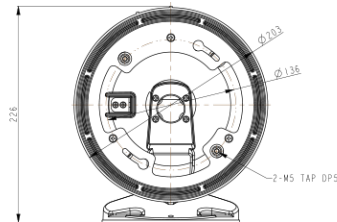

Wall Bracket

BW13

Dimension (mm)

Specification

Mechanical

Placement	Wall
Material	Aluminum-Die Casting
Color	White
Dimensions	W : 203mm H : 226mm

Compatible Accessories

BJC09

Wall Junction Bracket

BCO01

Corner Mount Bracket

BP01

Pole Mount Bracket